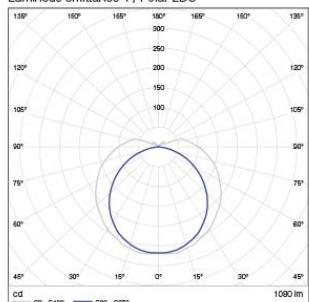

T5 Battline 12W 3000K

Luminous emittance 1 / Polar LDC

Luminous emittance 1 / Cone diagram

T5 Battline 12W 4000K-6500K

Luminous emittance 1 / Polar LDC

Luminous emittance 1 / Cone diagram

T5 Battline 16W 3000K