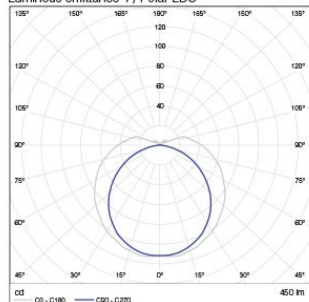

DIMENSIONS

	5W	9W	12W	16W	20W
L1	312mm	612mm	912mm	1212mm	1512mm
L2	300mm	600mm	900mm	200mm, 1200mm	1000mm, 1500mm

NOXION

This luminaire contains built-in LED lamps

A++
A+
A
C
D
E

LED

The lamps cannot be changed in the luminaire

CE

874/2015

CARACTÉRISTIQUES PHOTOMÉTRIQUES

T5 Battline 5W 3000K

Luminous emittance 1 / Polar LDC

Luminous emittance 1 / Cone diagram

T5 Battline 5W 4000K-6500K

Luminous emittance 1 / Polar LDC