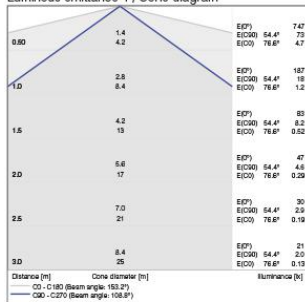

CE

874/2015

CARACTÉRISTIQUES PHOTOMÉTRIQUES

T5 Battline 5W 3000K

Luminous emittance 1 / Polar LDC

Luminous emittance 1 / Cone diagram

T5 Battline 5W 4000K-6500K

Luminous emittance 1 / Polar LDC

Luminous emittance 1 / Cone diagram

T5 Battline 9W 3000K

Luminous emittance 1 / Polar LDC

Luminous emittance 1 / Cone diagram

T5 Battline 9W 4000K-6500K

Luminous emittance 1 / Polar LDC

Luminous emittance 1 / Cone diagram