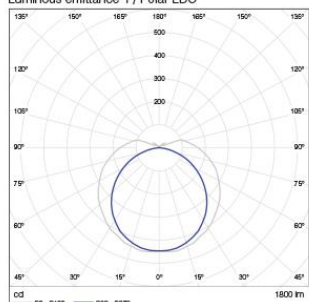

T5 Battline 20W 4000K-6500K

Luminous emittance 1 / Polar LDC