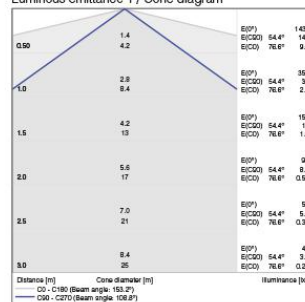

T5 Battline 12W 3000K

Luminous emittance 1 / Polar LDC

Luminous emittance 1 / Cone diagram

T5 Battline 12W 4000K-6500K

Luminous emittance 1 / Polar LDC

Luminous emittance 1 / Cone diagram

T5 Battline 16W 3000K

Luminous emittance 1 / Polar LDC

Luminous emittance 1 / Cone diagram

T5 Battline 16W 4000K-6500K

Luminous emittance 1 / Polar LDC

Luminous emittance 1 / Cone diagram

T5 Battline 20W 3000K

Luminous emittance 1 / Polar LDC

Luminous emittance 1 / Cone diagram

T5 Battline 20W 4000K-6500K

Luminous emittance 1 / Polar LDC

Luminous emittance 1 / Cone diagram

DÉTAILS

CARACTÉRISTIQUES DRIVER

	LED T5 Batline 5W	LED T5 Batline 9W	LED T5 Batline 12W	Remarques
Driver	Noxion driver	Noxion driver	Noxion driver	
Courant d'appel I_{peak} (A)	5	7	7	Tension d'entrée 230V
Courant d'appel T_{width} (μ s)	200	200	200	Tension d'entrée 230V mesurée à 50% I_{peak}
	LED T5 Batline 16W	LED T5 Batline 16W		Remarques
Driver	Noxion driver	Noxion driver		
Courant d'appel I_{peak} (A)	9	9		Tension d'entrée 230V
Courant d'appel T_{width} (μ s)	20	20		Tension d'entrée 230V mesurée à 50% I_{peak}