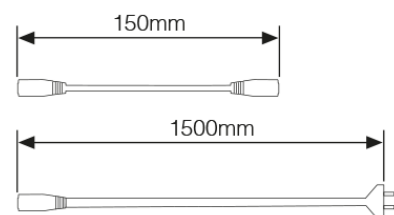

CONDITIONNEMENT

Article		Box 1 Article		Masterbox		
EAN	Description	Dimensions (mm) (HxLxP)	Poids (kg)	Articles par Masterbox	Dimensions (mm) (HxLxP)	Poids (kg)
8719157004107	LED T5 Batline 5W 3000K 300mm	39x30x550	0.22	24	575x270x170	5.78
8719157004114	LED T5 Batline 5W 4000K 300mm	39x30x550	0.22	24	575x270x170	5.78
8719157004121	LED T5 Batline 5W 6500K 300mm	39x30x550	0.22	24	575x270x170	5.78
8719157004138	LED T5 Batline 9W 3000K 600mm	39x30x850	0.29	24	875x270x170	7.98
8719157004145	LED T5 Batline 9W 4000K 600mm	39x30x850	0.29	24	875x270x170	7.98
8719157004152	LED T5 Batline 9W 6500K 600mm	39x30x850	0.29	24	875x270x170	7.98
8719157004169	LED T5 Batline 12W 3000K 900mm	39x30x1150	0.38	24	1175x270x170	10.4
8719157004176	LED T5 Batline 12W 4000K 900mm	39x30x1150	0.38	24	1175x270x170	10.4
8719157004183	LED T5 Batline 12W 6500K 900mm	39x30x1150	0.38	24	1175x270x170	10.4
8719157004190	LED T5 Batline 16W 3000K 1200mm	1450x30x39	0.43	24	1465x260x150	11.84
8719157004206	LED T5 Batline 16W 4000K 1200mm	1450x30x39	0.43	24	1465x260x150	11.84
8719157004213	LED T5 Batline 16W 6500K 1200mm	1450x30x39	0.43	24	1465x260x150	11.84
8719157004220	LED T5 Batline 20W 3000K 1500mm	1750x30x39	0.57	24	1765x260x150	15.53
8719157004237	LED T5 Batline 20W 4000K 1500mm	1750x30x39	0.57	24	1765x260x150	15.53
8719157004244	LED T5 Batline 20W 6500K 1500mm	1750x30x39	0.57	24	1765x260x150	15.53

DIMENSIONS

	5W	9W	12W	16W	20W
L1	312mm	612mm	912mm	1212mm	1512mm
L2	300mm	600mm	900mm	200mm, 1200mm	1000mm, 1500mm

NOXION

This luminaire contains built-in LED lamps

A++
A+
A
C
D
E

LED

The lamps cannot be changed in the luminaire