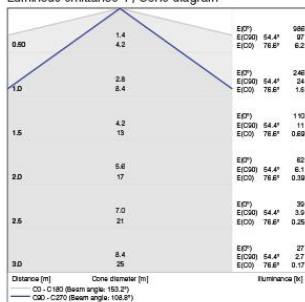

Luminous emittance 1 / Cone diagram