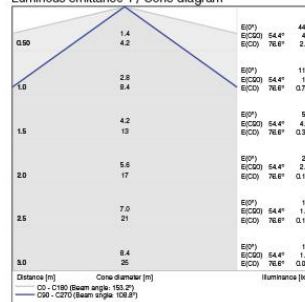

Luminous emittance 1 / Cone diagram