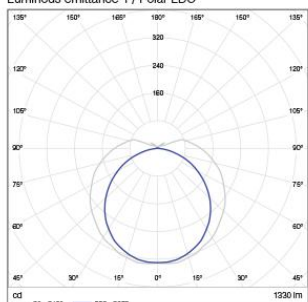

T5 Battline 16W 3000K

Luminous emittance 1 / Polar LDC