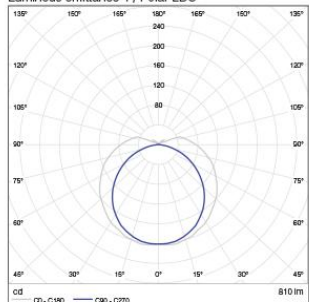

DIMENSIONS

	5W	9W	12W	16W	20W
L1	312mm	612mm	912mm	1212mm	1512mm
L2	300mm	600mm	900mm	200mm, 1200mm	1000mm, 1500mm

NOXION

This luminaire contains built-in LED lamps

A++
A+
A
C
D
E

LED

The lamps cannot be changed in the luminaire

CE

874/2015

CARACTÉRISTIQUES PHOTOMÉTRIQUES

T5 Battline 5W 3000K

Luminous emittance 1 / Polar LDC

Luminous emittance 1 / Cone diagram

T5 Battline 5W 4000K-6500K

Luminous emittance 1 / Polar LDC

Luminous emittance 1 / Cone diagram

T5 Battline 9W 3000K

Luminous emittance 1 / Polar LDC

Luminous emittance 1 / Cone diagram

T5 Battline 9W 4000K-6500K

Luminous emittance 1 / Polar LDC

Luminous emittance 1 / Cone diagram