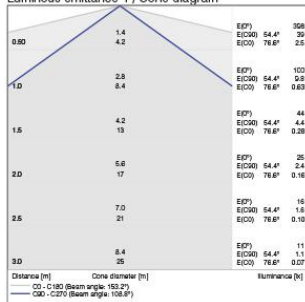

DIMENSIONS

	5W	9W	12W	16W	20W
L1	312mm	612mm	912mm	1212mm	1512mm
L2	300mm	600mm	900mm	200mm, 1200mm	1000mm, 1500mm

NOXION

This luminaire contains built-in LED lamps

A++
A+
A
C
D
E

LED

The lamps cannot be changed in the luminaire

CE

874/2015

CARACTÉRISTIQUES PHOTOMÉTRIQUES

T5 Battline 5W 3000K

Luminous emittance 1 / Polar LDC

Luminous emittance 1 / Cone diagram

T5 Battline 5W 4000K-6500K

Luminous emittance 1 / Polar LDC