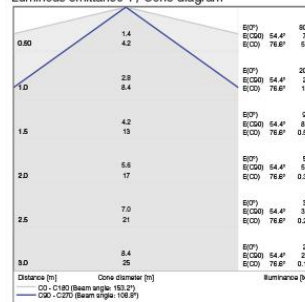

Luminous emittance 1 / Cone diagram

T5 Battline 9W 3000K

Luminous emittance 1 / Polar LDC

Luminous emittance 1 / Cone diagram

T5 Battline 9W 4000K-6500K

Luminous emittance 1 / Polar LDC

Luminous emittance 1 / Cone diagram