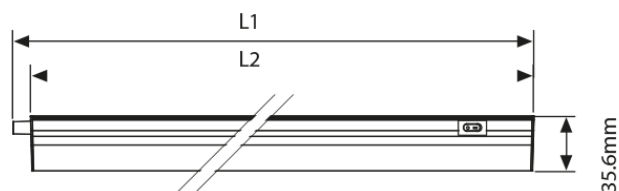

CONDITIONNEMENT

Article		Box 1 Article		Masterbox		
EAN	Description	Dimensions (mm) (HxLxP)	Poids (kg)	Articles par Masterbox	Dimensions (mm) (HxLxP)	Poids (kg)
8719157004107	LED T5 Batline 5W 3000K 300mm	39x30x550	0.22	24	575x270x170	5.78
8719157004114	LED T5 Batline 5W 4000K 300mm	39x30x550	0.22	24	575x270x170	5.78
8719157004121	LED T5 Batline 5W 6500K 300mm	39x30x550	0.22	24	575x270x170	5.78
8719157004138	LED T5 Batline 9W 3000K 600mm	39x30x850	0.29	24	875x270x170	7.98
8719157004145	LED T5 Batline 9W 4000K 600mm	39x30x850	0.29	24	875x270x170	7.98
8719157004152	LED T5 Batline 9W 6500K 600mm	39x30x850	0.29	24	875x270x170	7.98
8719157004169	LED T5 Batline 12W 3000K 900mm	39x30x1150	0.38	24	1175x270x170	10.4
8719157004176	LED T5 Batline 12W 4000K 900mm	39x30x1150	0.38	24	1175x270x170	10.4
8719157004183	LED T5 Batline 12W 6500K 900mm	39x30x1150	0.38	24	1175x270x170	10.4
8719157004190	LED T5 Batline 16W 3000K 1200mm	1450x30x39	0.43	24	1465x260x150	11.84
8719157004206	LED T5 Batline 16W 4000K 1200mm	1450x30x39	0.43	24	1465x260x150	11.84
8719157004213	LED T5 Batline 16W 6500K 1200mm	1450x30x39	0.43	24	1465x260x150	11.84
8719157004220	LED T5 Batline 20W 3000K 1500mm	1750x30x39	0.57	24	1765x260x150	15.53
8719157004237	LED T5 Batline 20W 4000K 1500mm	1750x30x39	0.57	24	1765x260x150	15.53
8719157004244	LED T5 Batline 20W 6500K 1500mm	1750x30x39	0.57	24	1765x260x150	15.53

DIMENSIONS

	5W	9W	12W	16W	20W
L1	312mm	612mm	912mm	1212mm	1512mm
L2	300mm	600mm	900mm	200mm, 1200mm	1000mm, 1500mm

NOXION

This luminaire contains built-in LED lamps

A++
A+
A
C
D
E

LED

The lamps cannot be changed in the luminaire