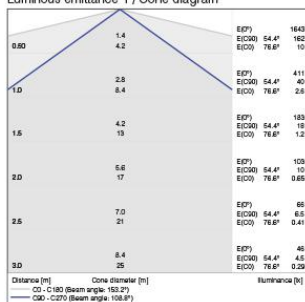

Luminous emittance 1 / Cone diagram