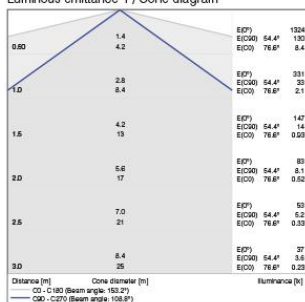

Luminous emittance 1 / Cone diagram