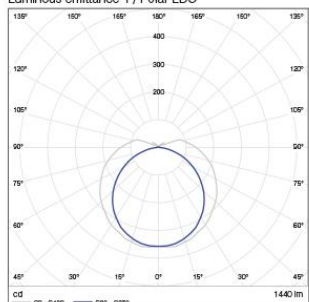

CE

874/2015

CARACTÉRISTIQUES PHOTOMÉTRIQUES

T5 Battline 5W 3000K

Luminous emittance 1 / Polar LDC

Luminous emittance 1 / Cone diagram

T5 Battline 5W 4000K-6500K

Luminous emittance 1 / Polar LDC

Luminous emittance 1 / Cone diagram

T5 Battline 9W 3000K

Luminous emittance 1 / Polar LDC

Luminous emittance 1 / Cone diagram

T5 Battline 9W 4000K-6500K

Luminous emittance 1 / Polar LDC

Luminous emittance 1 / Cone diagram

T5 Battline 12W 3000K

Luminous emittance 1 / Polar LDC

Luminous emittance 1 / Cone diagram

T5 Battline 12W 4000K-6500K

Luminous emittance 1 / Polar LDC

Luminous emittance 1 / Cone diagram

T5 Battline 16W 3000K

Luminous emittance 1 / Polar LDC

Luminous emittance 1 / Cone diagram

T5 Battline 16W 4000K-6500K

Luminous emittance 1 / Polar LDC

Luminous emittance 1 / Cone diagram

T5 Battline 20W 3000K

Luminous emittance 1 / Polar LDC