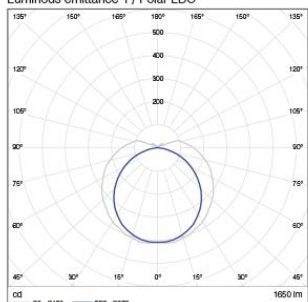

CE

874/2015

CARACTÉRISTIQUES PHOTOMÉTRIQUES

T5 Battline 5W 3000K

Luminous emittance 1 / Polar LDC

Luminous emittance 1 / Cone diagram

T5 Battline 5W 4000K-6500K

Luminous emittance 1 / Polar LDC

T5 Battline 12W 3000K

Luminous emittance 1 / Polar LDC

Luminous emittance 1 / Cone diagram

T5 Battline 12W 4000K-6500K

Luminous emittance 1 / Polar LDC

Luminous emittance 1 / Cone diagram

T5 Battline 16W 3000K

Luminous emittance 1 / Polar LDC

Luminous emittance 1 / Cone diagram

T5 Battline 16W 4000K-6500K

Luminous emittance 1 / Polar LDC

Luminous emittance 1 / Cone diagram

T5 Battline 20W 3000K

Luminous emittance 1 / Polar LDC