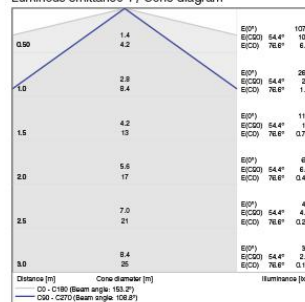

Luminous emittance 1 / Cone diagram

T5 Battline 9W 3000K

Luminous emittance 1 / Polar LDC

Luminous emittance 1 / Cone diagram

T5 Battline 9W 4000K-6500K

Luminous emittance 1 / Polar LDC

Luminous emittance 1 / Cone diagram

T5 Battline 12W 3000K

Luminous emittance 1 / Polar LDC

Luminous emittance 1 / Cone diagram

T5 Battline 12W 4000K-6500K

Luminous emittance 1 / Polar LDC

Luminous emittance 1 / Cone diagram

T5 Battline 16W 3000K

Luminous emittance 1 / Polar LDC

Luminous emittance 1 / Cone diagram

T5 Battline 16W 4000K-6500K

Luminous emittance 1 / Polar LDC

Luminous emittance 1 / Cone diagram

T5 Battline 20W 3000K

Luminous emittance 1 / Polar LDC