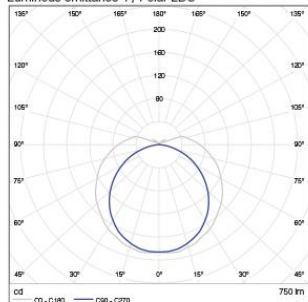

T5 Battline 9W 3000K

Luminous emittance 1 / Polar LDC