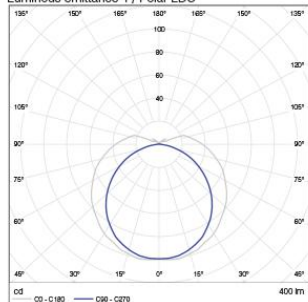

DIMENSIONS

	5W	9W	12W	16W	20W
L1	312mm	612mm	912mm	1212mm	1512mm
L2	300mm	600mm	900mm	200mm, 1200mm	1000mm, 1500mm

NOXION

This luminaire contains built-in LED lamps

A++
A+
A
C
D
E

LED

The lamps cannot be changed in the luminaire

CE

874/2015

CARACTÉRISTIQUES PHOTOMÉTRIQUES

T5 Battline 5W 3000K

Luminous emittance 1 / Polar LDC

Luminous emittance 1 / Cone diagram

T5 Battline 5W 4000K-6500K

Luminous emittance 1 / Polar LDC