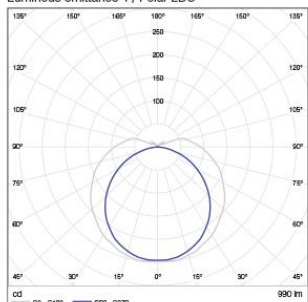

T5 Battline 12W 3000K

Luminous emittance 1 / Polar LDC